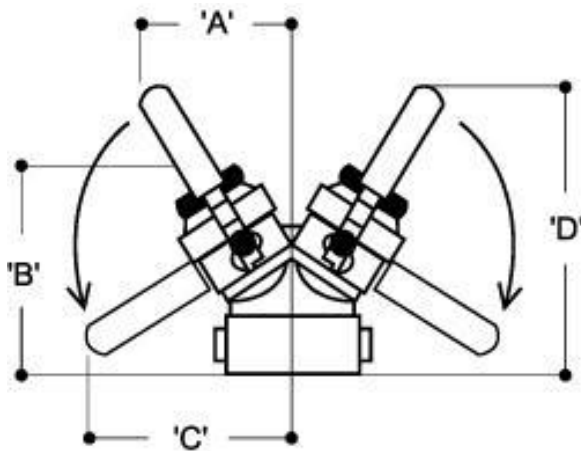

**Brass Leader Line Siamese, 2.5"  
Chrome Female Hose Inlet x (2) 1.5"  
Male Hose Outlet**  
M6095

2.5" Chrome Female Swivel Hose Inlet x (2) 1.5" Male Hose Outlet Brass Leader Line Siamese. Painted red cast brass body and chrome trim for use up to 150 psi. Comes with either rocker or pin lugs on the swivel inlet and 1/4-turn handles. Specify Hose thread.

Dimensions:

- A = 4 1/2" (113mm)
- B = 5 1/2" (138mm)
- C = 5 3/4" (144mm)
- D = 7 1/8" (178mm)

[www.amerex-mexico.com](http://www.amerex-mexico.com)  
ventas@amerex-mexico.com  
Conmutador: (81) 1534.9214